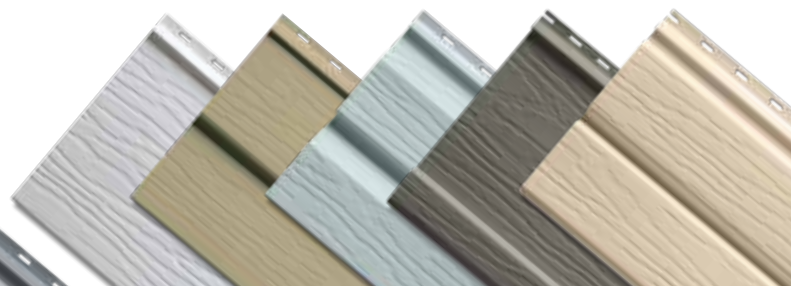

DELUXE

ALUMINUM SIDING

Masterfully crafted with attention to detail, the timeless profile designs and smooth texture of Deluxe aluminum siding will impart casual elegance to any home.

QUICK SPECS:

- Smooth texture
- Resilient Poly finish
- 7-1/4" Vertical "V" also available in heavy gauge

Colour Palette

Bright White	Canyon Clay	Slate
Ice White	Pebble	Windswept Smoke
Sandstone	Tan	Chestnut Brown
Almond	Brownstone	Commercial Brown
Maize	Dover Gray	Iron Ore
Wicker	Storm	Black

Additional colours available. Not all colours available in all profiles; see your Gentek representative for details.

8" Horizontal   Double 4" Clapboard   8" Vertical Board & Batten   7-1/4" Vertical "V"

WOODGRAIN 2000

ALUMINUM SIDING

Warm and welcoming, Woodgrain 2000 aluminum siding combines the traditional beauty of hand-cut wood siding with the high-performing properties of aluminum.

QUICK SPECS:

- Woodgrain texture
- Resilient Poly finish
- D4 Clapboard, D4 Dutch Lap and 7-1/4" Vertical "V" also available in heavy gauge

Colour Palette

Bright White	Tan	Slate
Ice White	Sandalwood	Hudson Slate
Sandstone	Dark Drift	Chestnut Brown
Almond	Sable	Commercial Brown
Wicker	Dover Gray	Iron Ore
Canyon Clay	Storm	Black
Pebble	Chesapeake Gray	

Additional colours available. Not all colours available in all profiles; see your Gentek representative for details.

8" Horizontal   Double 4" Clapboard   Double 4" Dutch Lap   8" Vertical Board & Batten   7-1/4" Vertical "V"