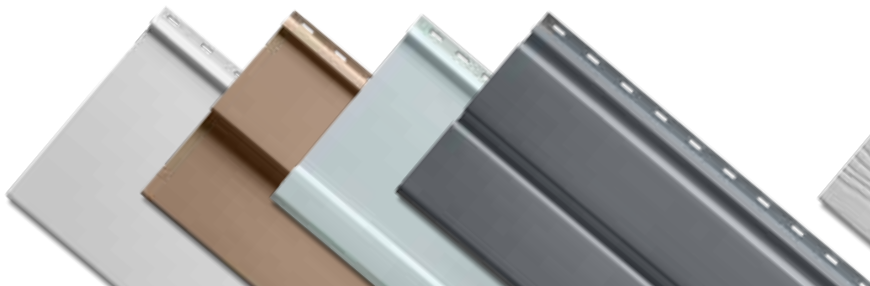

DELUXE

ALUMINUM SIDING

Masterfully crafted with attention to detail, the timeless profile designs and smooth texture of Deluxe aluminum siding will impart casual elegance to any home.

QUICK SPECS:

- Smooth texture
- Resilient Poly finish
- 7-1/4" Vertical "V" also available in heavy gauge

Colour Palette

Bright White	Canyon Clay	Slate
Ice White	Pebble	Windswept Smoke
Sandstone	Tan	Chestnut Brown
Almond	Brownstone	Commercial Brown
Maize	Dover Gray	Iron Ore
Wicker	Storm	Black

Additional colours available. Not all colours available in all profiles; see your Gentek representative for details.

8" Horizontal   Double 4" Clapboard   8" Vertical Board & Batten   7-1/4" Vertical "V"

WOODGRAIN 2000

ALUMINUM SIDING

Warm and welcoming, Woodgrain 2000 aluminum siding combines the traditional beauty of hand-cut wood siding with the high-performing properties of aluminum.

QUICK SPECS:

- Woodgrain texture
- Resilient Poly finish
- D4 Clapboard, D4 Dutch Lap and 7-1/4" Vertical "V" also available in heavy gauge

Colour Palette

Bright White	Tan	Slate
Ice White	Sandalwood	Hudson Slate
Sandstone	Dark Drift	Chestnut Brown
Almond	Sable	Commercial Brown
Wicker	Dover Gray	Iron Ore
Canyon Clay	Storm	Black
Pebble	Chesapeake Gray	

Additional colours available. Not all colours available in all profiles; see your Gentek representative for details.

8" Horizontal   Double 4" Clapboard   Double 4" Dutch Lap   8" Vertical Board & Batten   7-1/4" Vertical "V"